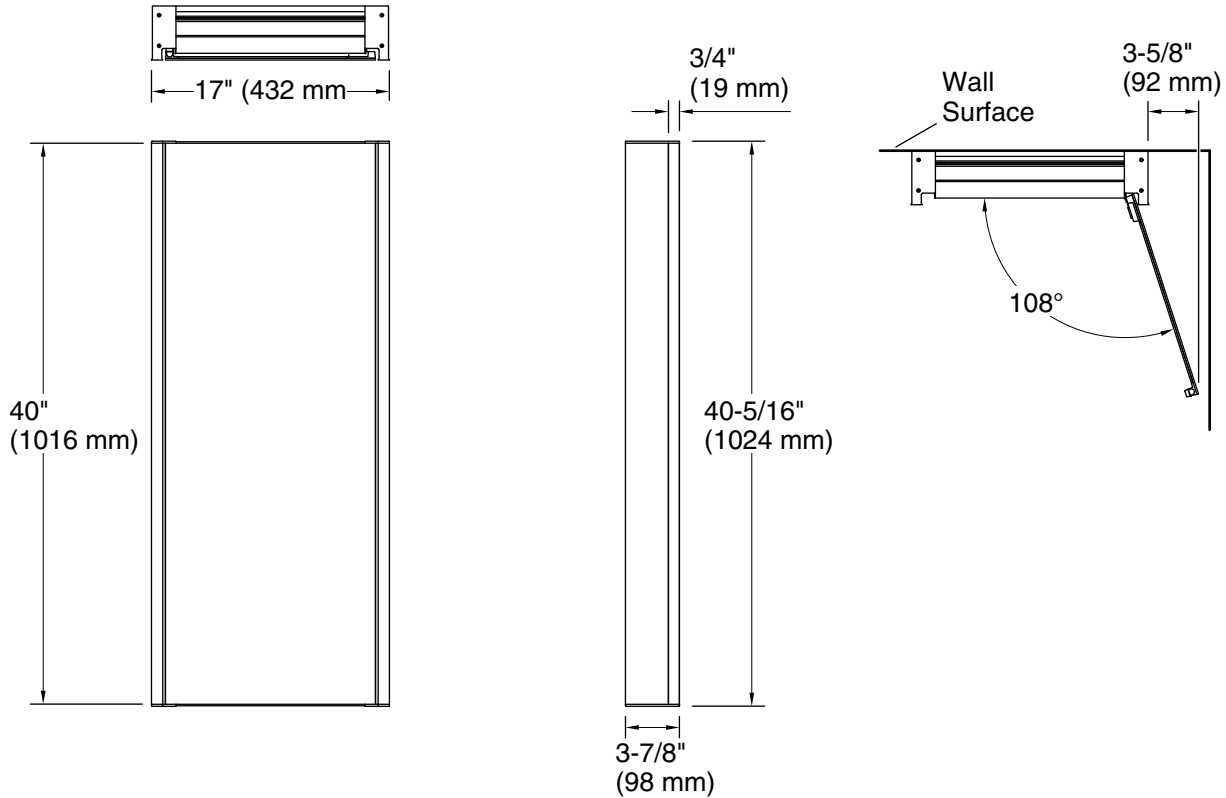

Required Electrical Service

One circuit required, protected with Class A Ground-Fault Circuit-Interrupter (GFCI). Outside North America, this device may be known as a Residual Current Device (RCD).

Lights: 120 V, 5 A, 60 Hz

Technical Information

All product dimensions are nominal.

Lighting included: Yes

Electrical component rating: LED: 120 V, 5 A, 60 Hz 1200 Lumens, 3000K

Notes

Install this product according to the installation instructions.